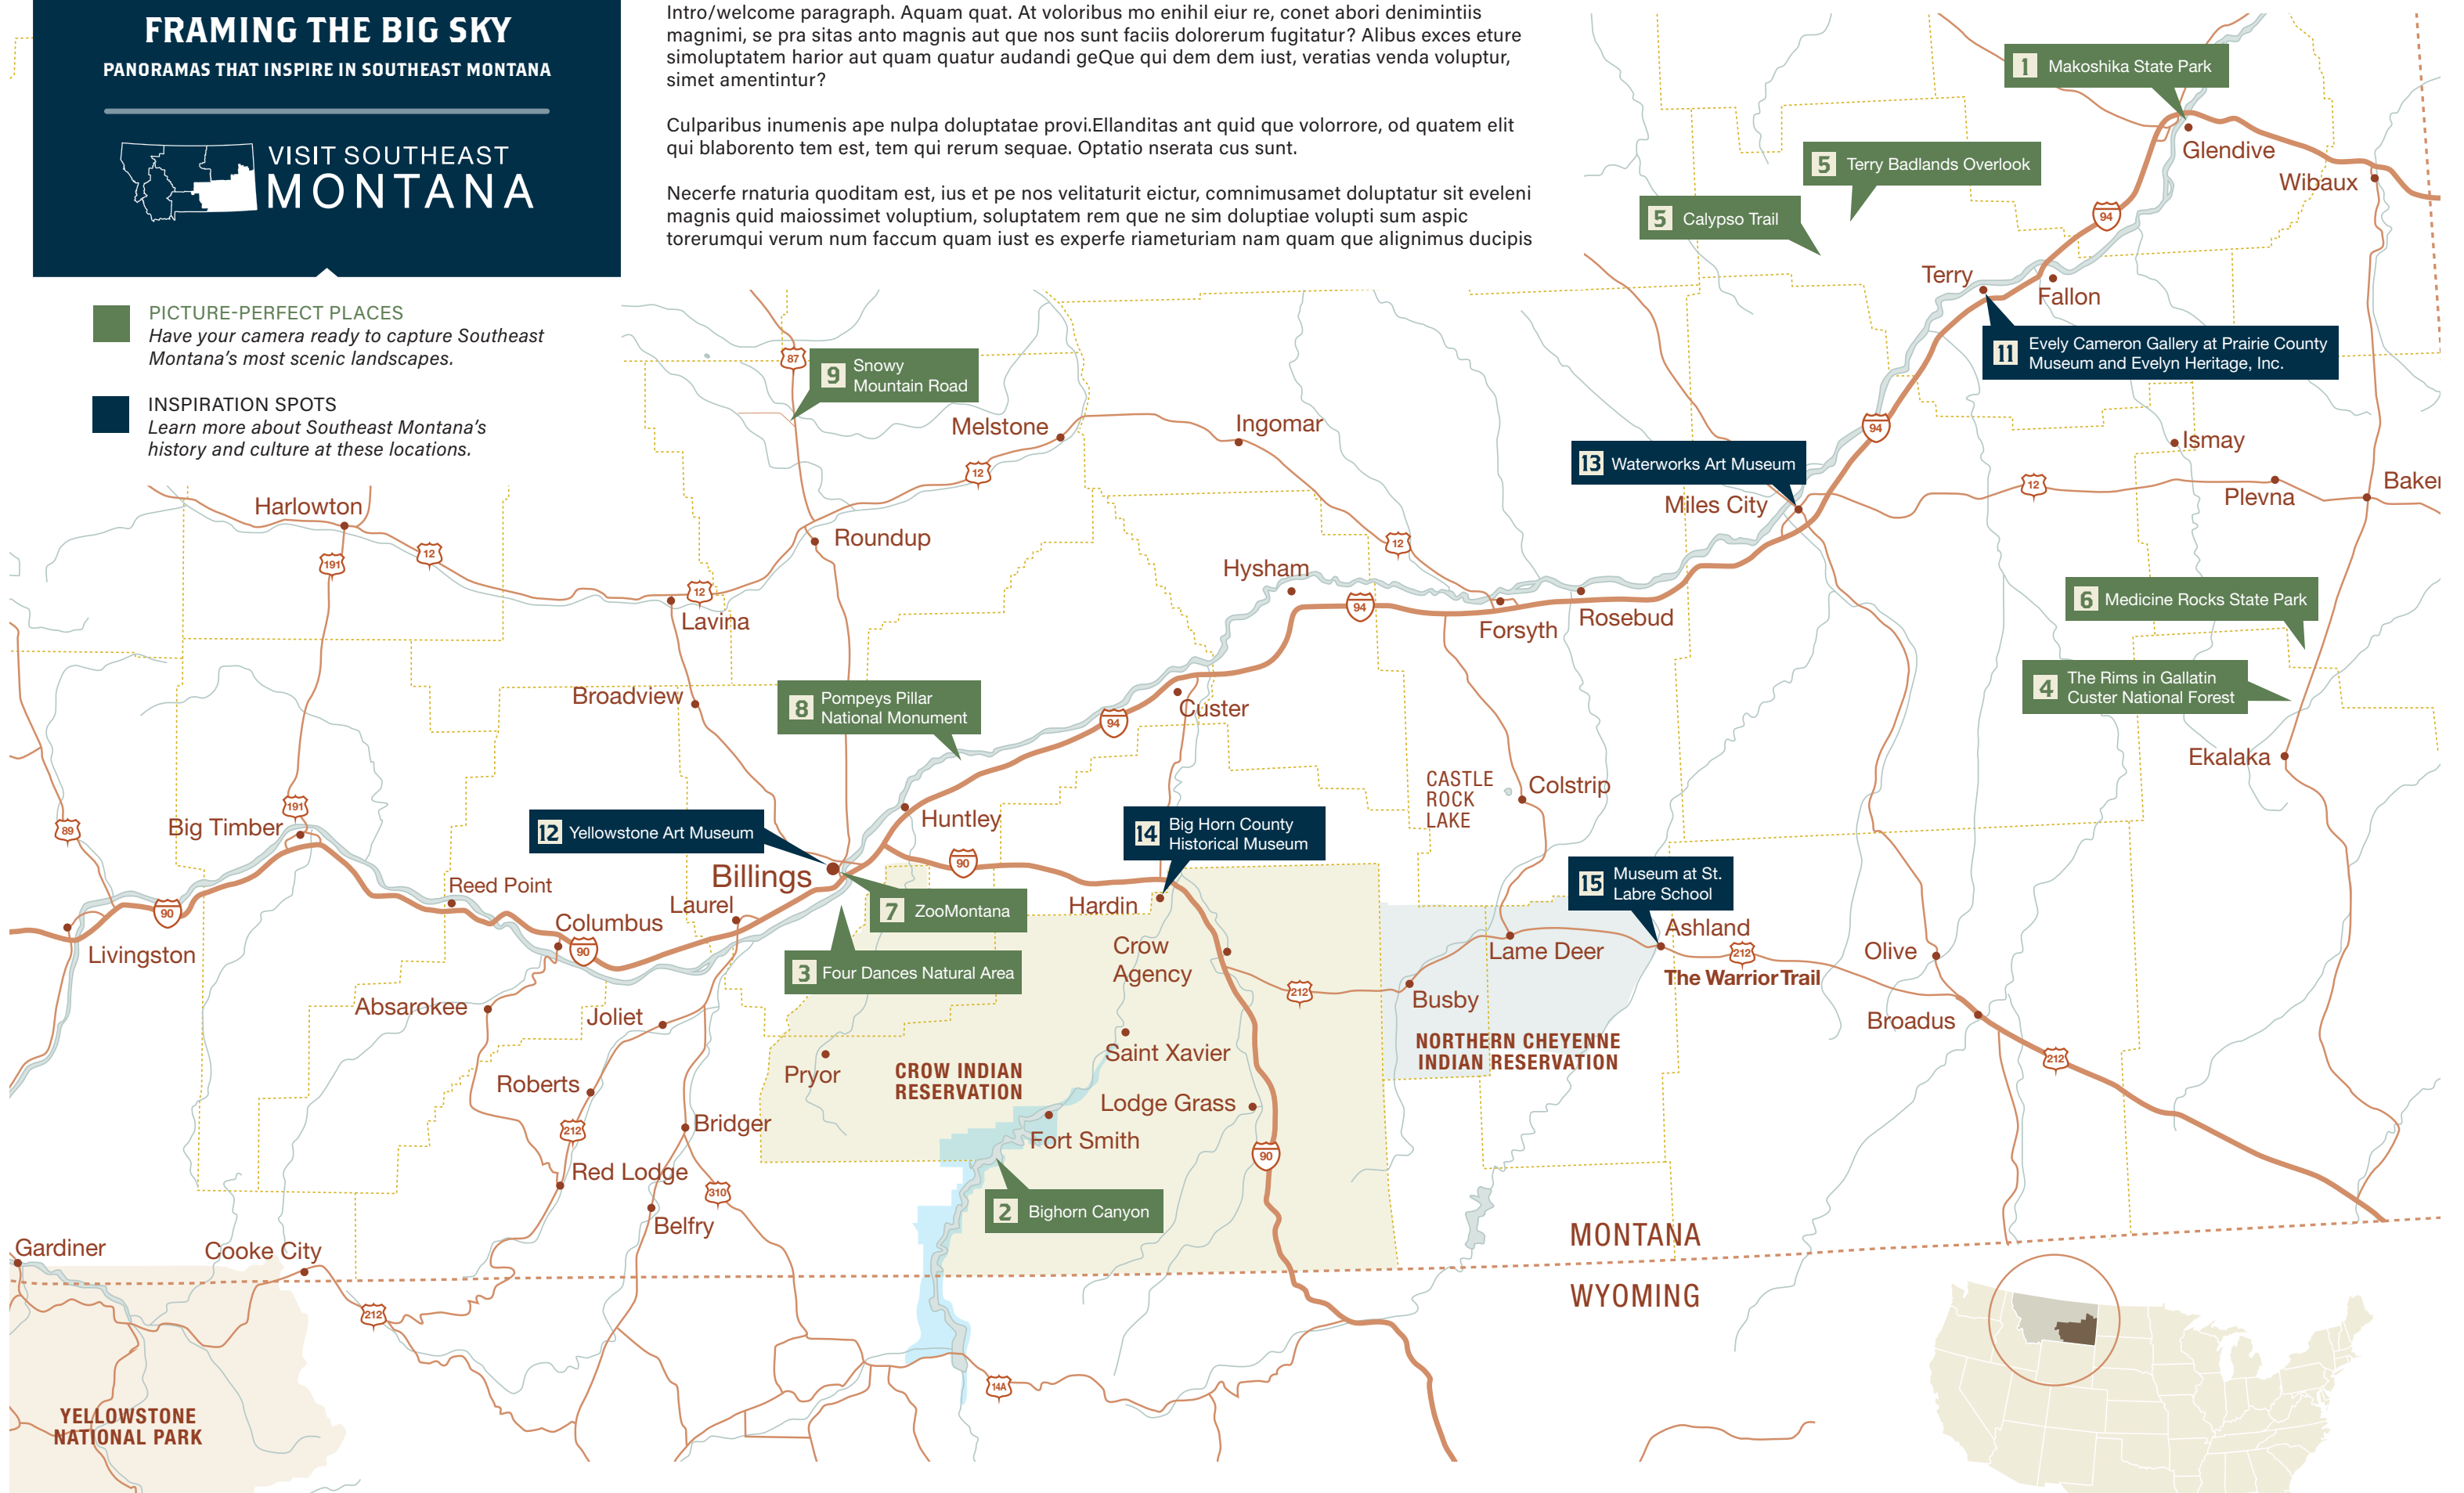

FRAMING THE BIG SKY

PANORAMAS THAT INSPIRE IN SOUTHEAST MONTANA

Intro/welcome paragraph. Aquam quat. At volorbis mo enihil eior re, conet abori denimintis magnimi, se pra sitas anto magnis aut que nos sunt faciis dolorerum fugitatur? Alibus exces eture simuluptatem harior aut quam quatur audandi geQue qui dem dem iust, veratias venda voluptur, simet amentintur?

- PICTURE-PERFECT PLACES**
Have your camera ready to capture Southeast Montana's most scenic landscapes.
- INSPIRATION SPOTS**
Learn more about Southeast Montana's history and culture at these locations.

PICTURE-PERFECT PLACES *Have your camera ready to capture Southeast Montana's most scenic landscapes.*

1 MAKOSHIKA STATE PARK
1301 Snyder St. • Glendive, MT 59330
Known in Lakota to mean "bad soil or bad spirits," Makoshika is a place of transcendent light and extraordinary geological features, like natural bridges and hoodoos. Astrological observers know the skies above Makoshika are forever dynamic.

2 BIGHORN CANYON
Location
X
X
X
X
X
X

3 FOUR DANCES NATURAL AREA
1100 Coburn Rd • Billings, MT 59101
Soaring 500 feet above the Yellowstone River, Four Dances Natural Area gives the "standing on top of the world" a concrete location. Look to the east for a stunning sunrise or moon appearance, or look to the west for eternal sunsets enhance by three mountain ranges.